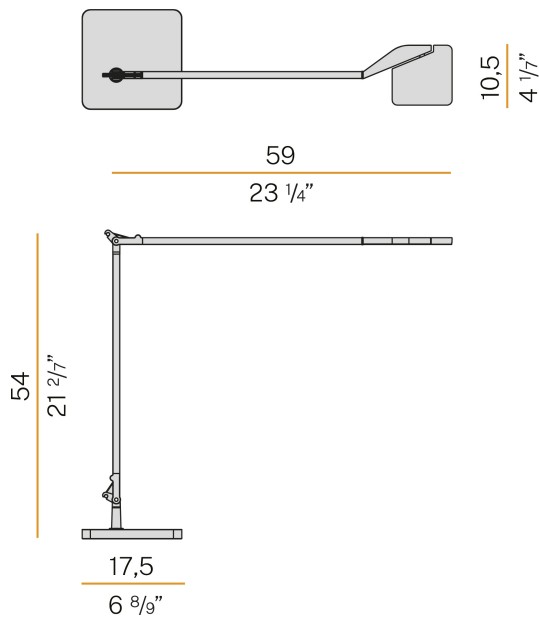

PANZERI

Jackie lot

220-240V AC dimmable (IoT/Step DIM)

C07730.000.0413

titanium

Data sheet

CODE	C07730.000.0413
SYSTEM POWER CONSUMPTION	10W
EFFICACY	70.6lm/W
LIGHT SOURCE	LED
LIGHT SOURCE LIFETIME	L90 (B10) 50.000h
COLOUR TEMPERATURE	3000K Ra>90
LIGHT DISTRIBUTION	adjustable
BEAM ANGLE	90°
POWER SUPPLY	220-240V AC
FREQUENCY	50/60Hz
ELECTRICAL CONFIGURATION	dimmable (IoT/Step DIM)
DRIVER	integrated included
NOMINAL LUMINOUS FLUX	884lm
LUMEN OUTPUT	706lm
EFFICIENCY	79.9%
WEIGHT	4,10 Kg
PROTECTION DEGREE	IP40
COLOUR TOLLERANCES	SDCM 3
PACKING DIMENSIONS	6,0 x 119,0 x 25,0 cm

Table lighting fixture for interiors, with swivelling light beam. Pickled sheet metal bearing base in polyacrylic paint. Extruded aluminium frame in white, black, red or titanium polyacrylic paint. Die-cast aluminium joints in polyacrylic paint. Steel wire rope slings. Die-cast aluminium head rotating on two axes in polyacrylic paint. Modelled acrylic diffuser with mat finish and double serigraphy. Push-button to adjust luminosity according to 5 levels of visual comfort. Module for luminous flux automatic regulation, complete with sensor for measuring environmental conditions and with Bluetooth antenna for managing the device or for connecting it to a Building Automation system. Equipped with a 1,6m (63") long power cable with jack connector and adapter plug.

Technical drawing

Polar diagram