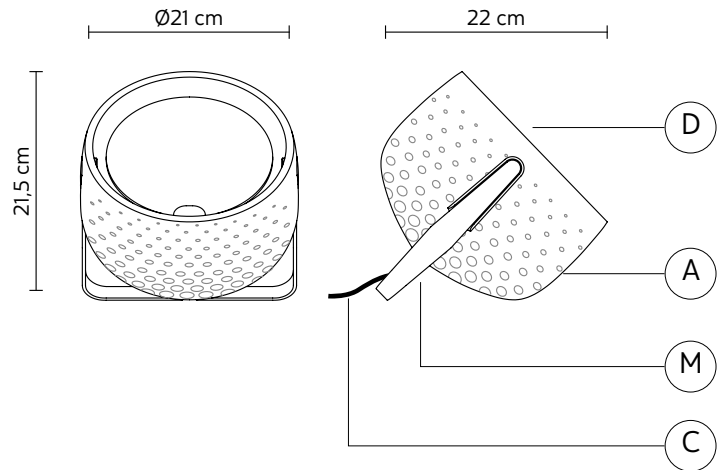

DIFFUSER "D"

material	plexiglass	
----------	------------	--

ELECTRICAL CABLE "C"

colour	black	
--------	-------	---

ELECTRICAL SYSTEM*

socket	E27
source	1 x max 5W LED
energy class	from A to A++

*we recommended to use milk-white bulbs, dimensions $\varnothing 45\text{mm}$ h 73mm

PACKAGING

n° cartons	1
net weight/kg	1,5
gross weight/kg	3,45
packaging/cm	34x34x37

LIGHT EMISSION

unidirectional

COMPLIANT WITH

IEC	60598-1:2014
EN	60598-1:2015
	
degree of protection	IP20
bulb	not provided