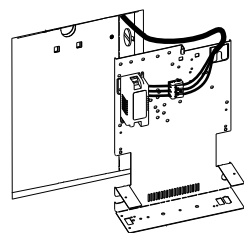

technics

Side IL, Square Side IL, Small Side IL, Small Square Side IL

connect power supply

Please make sure that mains voltage is disconnected before proceeding!