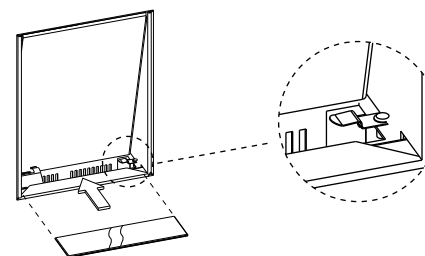

| | | | | | | | |
|---|-----------------------------------|--|----------------------|-----------------|--|--|-----------------------------------|
| 4 | cut out + installation brick wall | | Name | L x W x D | | <p>adjust depth and fix thumb screws</p> | <p>plaster and paint the wall</p> |
| | | | Side IL | 400 x 260 x 100 | | | |
| | | | Side IL LED | | | | |
| | | | Square Side IL | 400 x 340 x 100 | | | |
| | | | Square Side IL LED | | | | |
| | | | Small Side IL | 270 x 185 x 75 | | | |
| | | | Small Side IL LED | | | | |
| | | | Small Square Side IL | 270 x 235 x 75 | | | |
| | | | Small Square SIL LED | | | | |

technics

Side IL, Square Side IL, Small Side IL, Small Square Side IL

connect power supply

Please make sure that mains voltage is disconnected before proceeding!

slide fixture into installed plasterkit

fix base plate to housing with screw (2x)

5 connection

insert the reflector, underside first.
use plastic gloves

insert the glass in the springs

in case of LED, slide the glass between the springs and turn to the horizontal position

6 installation