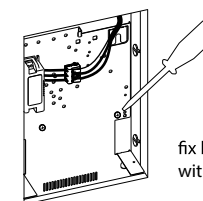

technics

Side IL, Square Side IL, Small Side IL, Small Square Side IL

connect power supply

Please make sure that mains voltage is disconnected before proceeding!

slide fixture into installed plasterkit

fix base plate to housing with screw (2x)

5 connection

insert the reflector, underside first.
use plastic gloves

insert the glass in the springs

in case of LED, slide the glass between the springs and turn to the horizontal position

6 installation