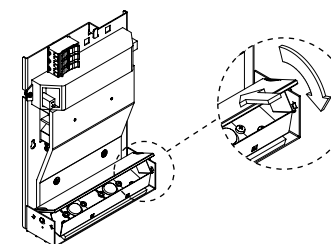

in case of LED, slide the glass between the springs and turn to the horizontal position

6 installation