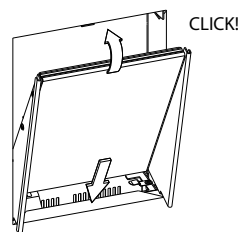

insert the reflector, underside first.
use plastic gloves