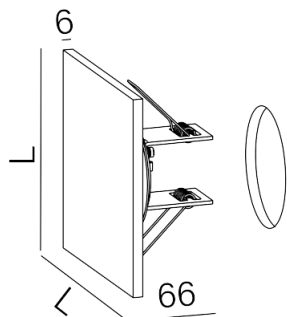

Last update on 2018-03-11 20:45. More details available at <https://www.aqform.com/en/MP6212>

MAXI POINT square LED G/K wall

MAXI POINT square LED G/K kinkiet

Category: wall

Light source: LED, integrated

Integrated light source

M927	Medium power - Medium power	2700K	CRI>90
M930	Medium power - Medium power	3000K	CRI>90
M940	Medium power - Medium power	4000K	CRI>90

AVAILABLE LUMINAIRE LENGTH:

8 cm
12 cm

AVAILABLE FINISHES:

STRUCTURE