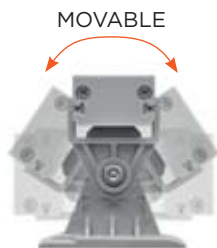

# TARGET 500

505 mm LED bar for outdoor installation on a wall; installation with two fixing holders, adjustable through 180°. Anodized aluminium body, tempered safety glass and stainless steel screws. Double power cable with male/female quick couplings included, suitable for in-line installation. Remote transformer 24V DC needed. With nr. 12 x 0.5W Nichia mid-power LED. IP65 rating.

### Technical data

Wattage	6 WATT
IP Rating	IP65
IK Rating	IK07
Material	Anodized aluminum silver finish
Light source	NR. 12 x 0.5W Nichia mid-power LED
Screws	Stainless steel
Transformer	Remote 24V DC driver needed
Adjustable	through 180 degrees
Cable	Double power cables included, supplied with male/female quick coupling for in-line installation
Glass	Tempered, 23 mm thickness
Gasket	Silicone rubber
Gross weight	0,30 Kg