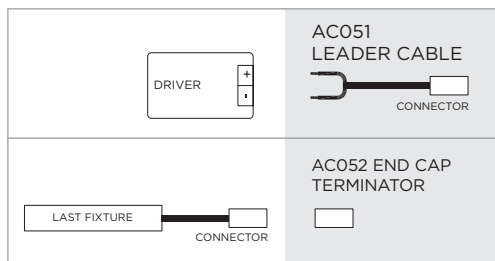

# TARGET 500

505 mm LED bar for outdoor installation on a wall; installation with two fixing holders, adjustable through 180°. Anodized aluminium body, tempered safety glass and stainless steel screws. Double power cable with male/female quick couplings included, suitable for in-line installation. Remote transformer 24V DC needed. With nr. 12 x 0.5W Nichia mid-power LED. IP65 rating.

### Technical data

Wattage	6 WATT
IP Rating	IP65
IK Rating	IK07
Material	Anodized aluminum silver finish
Light source	NR. 12 x 0.5W Nichia mid-power LED
Screws	Stainless steel
Transformer	Remote 24V DC driver needed
Adjustable	through 180 degrees
Cable	Double power cables included, supplied with male/female quick coupling for in-line installation
Glass	Tempered, 23 mm thickness
Gasket	Silicone rubber
Gross weight	0,30 Kg