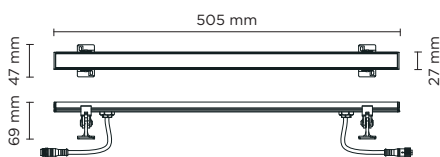

# TARGET 500

505 mm LED bar for outdoor installation on a wall; installation with two fixing holders, adjustable through 180°. Anodized aluminium body, tempered safety glass and stainless steel screws. Double power cable with male/female quick couplings included, suitable for in-line installation. Remote transformer 24V DC needed. With nr. 12 x 0.5W Nichia mid-power LED. IP65 rating.

### Technical data

Wattage	6 WATT
IP Rating	IP65
IK Rating	IK07
Material	Anodized aluminum silver finish
Light source	NR. 12 x 0.5W Nichia mid-power LED
Screws	Stainless steel
Transformer	Remote 24V DC driver needed
Adjustable	through 180 degrees
Cable	Double power cables included, supplied with male/female quick coupling for in-line installation
Glass	Tempered, 23 mm thickness
Gasket	Silicone rubber
Gross weight	0,30 Kg