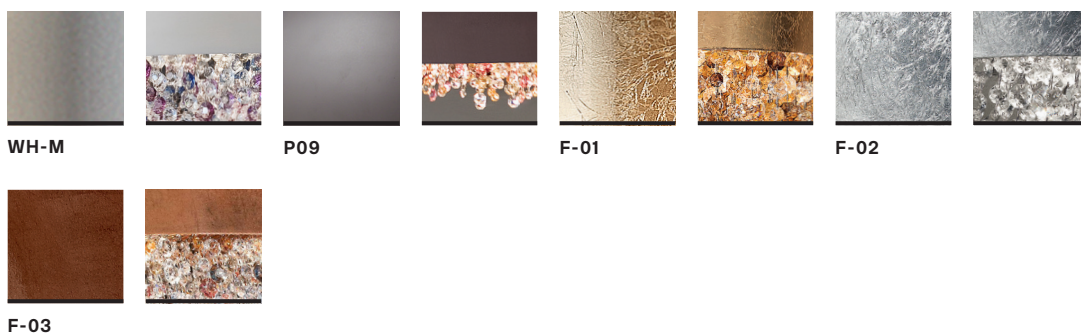

OLA PL4 OV 160

Design by: Fly design studio

MASIERO

Lampada con struttura in metallo verniciato, pendagli in vetro Italiano verniciato.

Powder coated metal frame, coated Italian-glass pendants.

Lampe mit lackierter Metallstruktur, Gehänge aus lackiertem italienischem Glas.

TRADITIONAL LIGHTING

 6×E14×40 W max

USA 6×E12×40 W max
(not included)

LED LIGHTING

DOWN LED x 46,65 W CRI>80
3000 K - 5560 lm

Dimmable: 1-10V + PUSH

* "UL" logo refers to articles which can be modified with UL-compliant components. The "UL" listing mark stands for tested and evaluated product to recognized us safety standards.