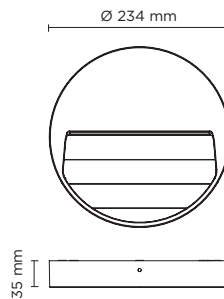

401603

SURF MEDIUM ROUND

Round wall surface-mounted luminaire for outdoor installation on a wall, no recess needed. Phospho-chromatised and polyester powder coated die-cast copper-free aluminium body, tempered safety glass, moulded silicone gasket and stainless steel screws. Built-in LED driver 220-240V 50-60Hz, with 14 mid-power CREE XH-G LED. IP65 rating.

light source	light beam options	lumen output (lm)	lumin. efficacy (lm/w)
3000°K warm-white			
mid power led	 floor washer 180°	650	81.25
4000°K neutral-white*			
mid power led	 floor washer 180°	683	85.38

* Available on request

Finish color options:

 Textured Grey
RAL 9006

 Anthracite Grey
RAL 7016

 Matt Black
(on request)

Technical features

Technical data

Wattage	8 WATT
IP Rating	IP65
IK Rating	IK08
Material	High corrosion resistance die-cast copper-free aluminum body and frame.
Coating	Polyester powder coating with phosphochromating pre-finish
Light source	NR. 14 x CREE XH-G LED
Screws	Stainless steel
Transformer	Electronic power supply 220/240V 50/60Hz built-in
Gasket	Silicone rubber
Glass	Tempered
Rubber grommet	M16 Rutaseal® in EPDM
Gross weight	1,40 Kg