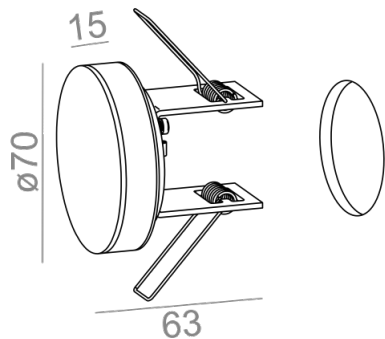

Last update on 2018-03-11 20:45. More details available at <https://www.aqform.com/en/LP6112>

Tolerance for dimensions ± 1 mm

Warranty period 5 years

AVAILABLE FINISHES:

GLOSS STRUCTURE ADDITIONAL

LEDPOINT round LED 230V wall G/K

LEDPOINT round LED 230V kinkiet G/K

Category: wall

Power 4W

Light source: LED, integrated

Dimming: Phase-Control

Integrated light source

Gear not required.

AVAILABLE VERSIONS: