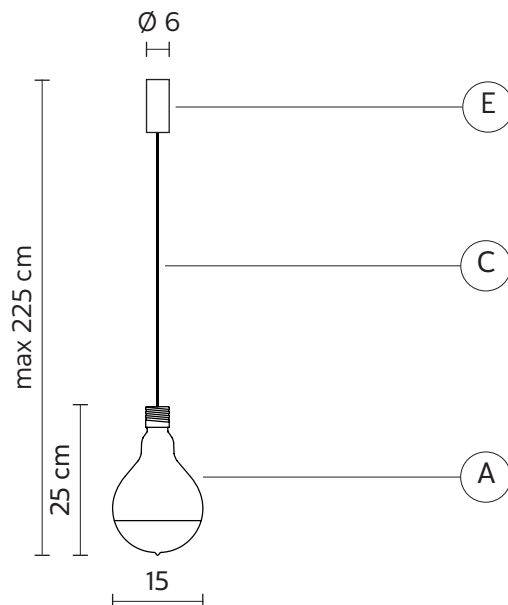

CEILING CUP "E"

material	metal
colour	matt black

ELECTRICAL CABLE "C"

material	PVC	
colour	black	

ELECTRICAL SYSTEM

socket	G9
source	max 1x33 w
energy class	from E to A++

PACKAGING

nr. of collis	1
net weight/kg	1
gross weight/kg	1,85
packaging/cm	25x25x32

EMISSION OF LIGHT

one-directional

CERTIFICATION

IEC 60598-1:2014
EN 60598-1:2015

IP rate
bulb IP20
equipped

halogen
G9 - 33 w - 460 lumen
2900 K°, class D

COLLECTION

available also as: wall lamp