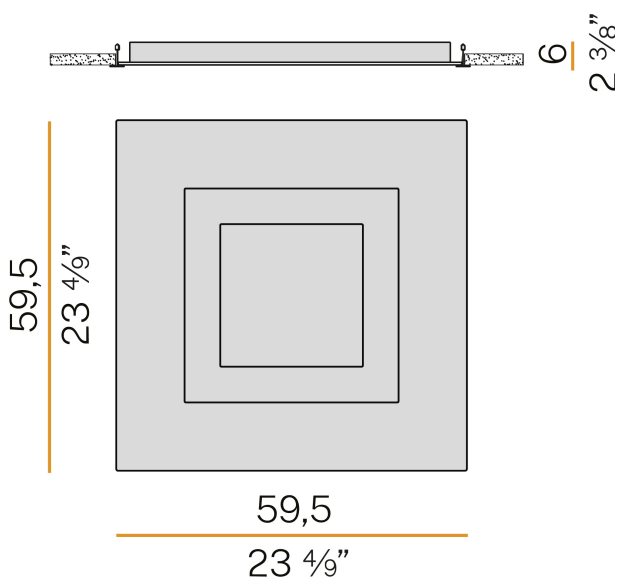

PANZERI

Flat

220-240V AC ON-OFF
X07501.060.0401

● white

Data sheet

CODE	X07501.060.0401
SYSTEM POWER CONSUMPTION	48W
EFFICACY	61.04lm/W
LIGHT SOURCE	LED
LIGHT SOURCE LIFETIME	L80 (B20) 60.000h
COLOUR TEMPERATURE	3000K Ra>90
LIGHT DISTRIBUTION	diffused
POWER SUPPLY	220-240V AC
FREQUENCY	50/60Hz
ELECTRICAL CONFIGURATION	ON-OFF
DRIVER	integrated included
NOMINAL LUMINOUS FLUX	5216lm
LUMEN OUTPUT	2930lm
EFFICIENCY	56.2%
WEIGHT	5,18 Kg
PROTECTION DEGREE	IP40
COLOUR TOLLERANCES	SDCM 3
PACKING DIMENSIONS	19,5 x 62,5 x 63,5 cm

Lighting fixture for ceiling built-in installation for interiors, with direct light emission. Built-in bearing structure for modular false ceilings, in aluminium in polyacrylic paint. Pickled sheet metal closing frames in white polyacrylic paint. Modelled polycarbonate diffuser with opaline finish. Equipped with inspection flap to access the terminal block.

Technical drawing

Polar diagram