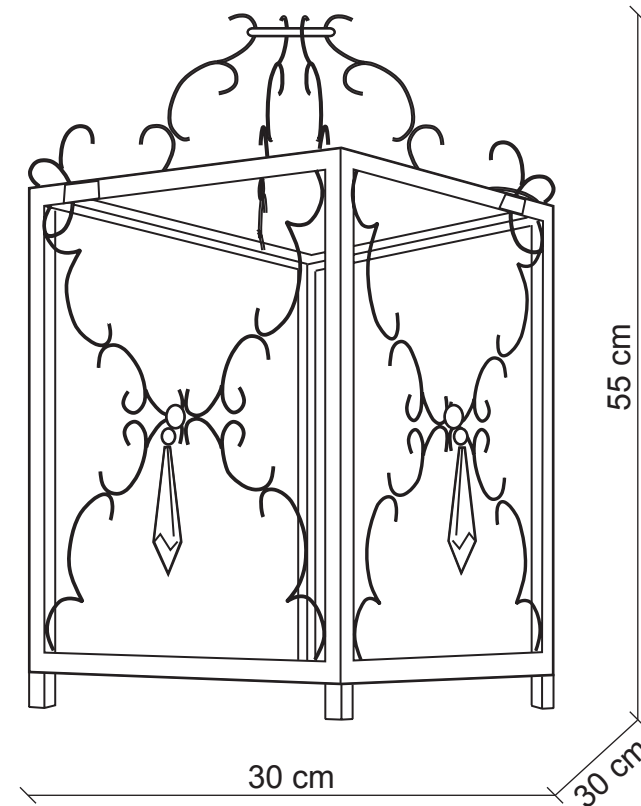

PATRIZIAGARGANTI

Firenze

BAGA Progress
LOVELY LIGHT

art. 3481

Candlestick

Finish: Silver leaf

Accessories: Black and clear crystals

m³ 0,08
Kg 5,4