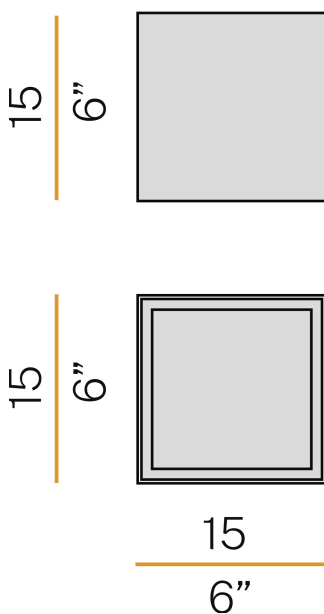

Technical drawing