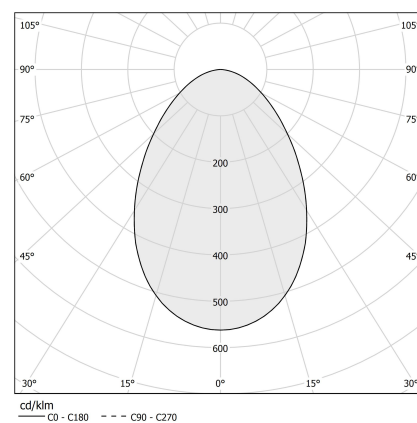

Application

Polar diagram