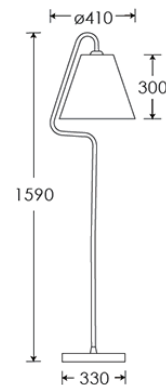

HEATHFIELD & CO

PRODUCT SPECIFICATION SHEET

Floor Lamp | ALFA

LAMP BASE

Material: Metal
Finish shown: Black Satin
Code: FL-ALFA-BLST

LAMPSHADE AS SHOWN

14" Acone Gilt Satin
Shade code: SH-14-ACON
Shade lining: White PVC

FLEX

1.5 metres of Black PVC flex. Alternative colours can be specified from our collection.

SWITCHING & PLUG

Black 13 AMP UK plug & inline switch.
Alternative plug types available.

BASE WEIGHT

4.9 kg approx.

LAMPING

1 x E27 Lampholder - 80W max. LED bulb recommended.

WARRANTY

12 Months

FINISHING NOTE

All metalwork is handcrafted and may vary from piece to piece with slight variation in finish and detailing.

CLEANING INSTRUCTIONS

The finishes on this luminaire only require regular cleaning with a soft dry duster. Abrasive or chemical cleaners may harm the finish and should not be used. Shade to be dusted with a clean dry cloth.

Dimensions in mm and approximate

H&CO

Decorative lighting
for beautiful spaces

www.heathfield.co.uk | + 44 (0) 1732 350450 | sales@heathfield.co.uk
Unit 1, Priory Road, Tonbridge, Kent, TN9 2AF, United Kingdom