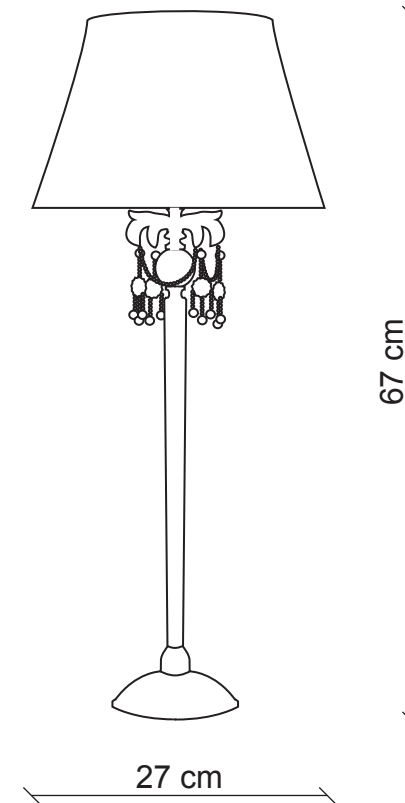

PATRIZIAGARGANTI

Firenze

BAGA XXI Century
LOVELY LIGHT

art. 952

1 light Table lamp

Finish: Silver leaf with protected nickel details

Lampshades: Orange raffia

Accessories: Clear crystals

Ø 27x17
H. 18

1x
100W E27
not supplied

m³ 0,17
Kg 1,8