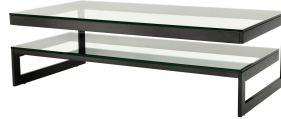

E I C H H O L T Z

25 YEARS OF LUXURY

SPECIFICATION SHEET

Item no.	110368
Item description	Coffee Table Gamma bronze finish
Category	Tables
Type	Coffee tables
Country of origin	China

ITEM MEASUREMENTS (CM / KG)

Dimensions	150 x 80 x H. 46 cm
-------------------	---------------------

SPECIFICATIONS

Material(s)	Stainless steel Glass
Finish(es)/colour(s)	Bronze finish clear glass
Suitable for	Indoor use only
Assembly	This product requires assembly

PACKAGE INFORMATION (MTR/KG)

110368A - Coffee Table Gamma bronze finish - Stand - 1pc(s)

Package measurements	1,635 x 0,48 x 0,145
Volume	0,1138
Gross weight	19,20

110368B - Coffee Table Gamma bronze finish - Glass - 1pc(s)