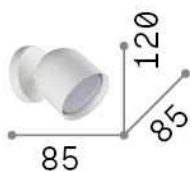

General info

Indoor - Wall lamps

Ean	8021696314099
Item	DODO AP1 NERO
Installation	Wall lamps
Guarantee	5 years
Gross weight	0.57 kg
Volume	0.001489 m ³

Technical info

Net weight	0.45 kg
Insulation class	II
Protection index	IP20
Compliance	CE
Operating temperature	0° ~ +40 °C
Dimmer	Determined by the light bulb
Power output	220-240 V AC
Power supply	Not required
Adjustability	vert. 0°-90°

Source info

Integrated source	Light bulb (included)
Replaceable source	No
Power	GX53 max 1 x 15 W
Emission	Direct
Max consumption	-
Bulb included	1 - E14 OLIVA 4W 3000K CRI80 SATIN