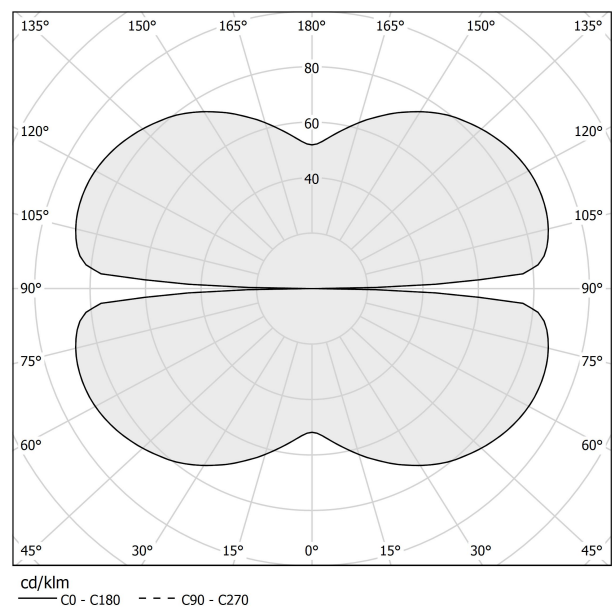

Polar diagram