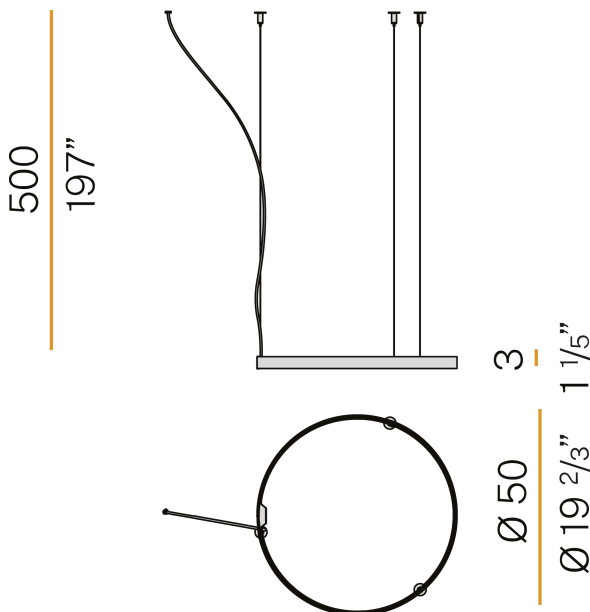

PANZERI

Zero Round

24V DC
M03302.050.0510

● black

Data sheet

CODE	M03302.050.0510
SYSTEM POWER CONSUMPTION	25W
EFFICACY	81.56lm/W
LIGHT SOURCE	LED
LIGHT SOURCE LIFETIME	L70 (B50) 60.000h
COLOUR TEMPERATURE	2700K Ra>90
LIGHT DISTRIBUTION	diffused
POWER SUPPLY	24V DC
DRIVER	remote not included
NOMINAL LUMINOUS FLUX	2835lm
LUMEN OUTPUT	2039lm
EFFICIENCY	71.9%
WEIGHT	0.83 Kg
PROTECTION DEGREE	IP20
COLOUR TOLLERANCES	SDCM 3
PACKING DIMENSIONS	58,0 x 58,0 x 10,0 cm

Extruded polycarbonate diffuser with opaline finish.

Suspension kit with griplocks and 5m (196,9") long steel cables.

5m (196,9") long power cable in transparent PVC.

Provided without power canopy.

Technical drawing

3.8
1 1/2"

39.5
15 1/2"