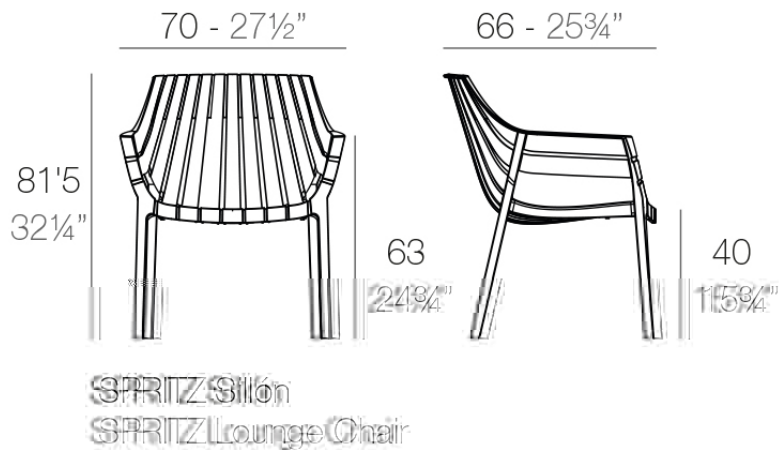

## Description

Made of injected polypropylene with fiber glass. Stackable. Available in several colors. Item suitable for indoor and outdoor use.

Weight: 6.58 Kg