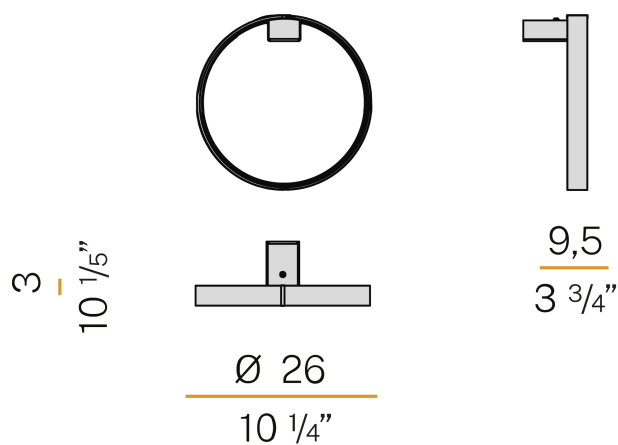

PANZERI

Zero Round

220-240V AC ON-OFF
A03302.025.0501

● black

Data sheet

CODE	A03302.025.0501
SYSTEM POWER CONSUMPTION	13W
EFFICACY	61.23lm/W
LIGHT SOURCE	LED
LIGHT SOURCE LIFETIME	L70 (B50) 60.000h
COLOUR TEMPERATURE	2700K Ra>90
LIGHT DISTRIBUTION	diffused
POWER SUPPLY	220-240V AC
FREQUENCY	50/60Hz
ELECTRICAL CONFIGURATION	ON-OFF
DRIVER	integrated included
NOMINAL LUMINOUS FLUX	1024lm
LUMEN OUTPUT	796lm
EFFICIENCY	77.7%
WEIGHT	0,62 Kg
PROTECTION DEGREE	IP40
COLOUR TOLLERANCES	SDCM 3
PACKING DIMENSIONS	31,0 x 31,0 x 20,0 cm

Wall lighting fixture for interiors, with direct and indirect light emission.
Pickled sheet metal wall bracket in polyacrylic paint.
Pickled sheet metal wall plate in polyacrylic paint.
Bended extruded aluminium structure in white, black, bronze, mat brass or titanium polyacrylic paint.
Extruded polycarbonate diffuser with opaline finish.

Technical drawing

Polar diagram