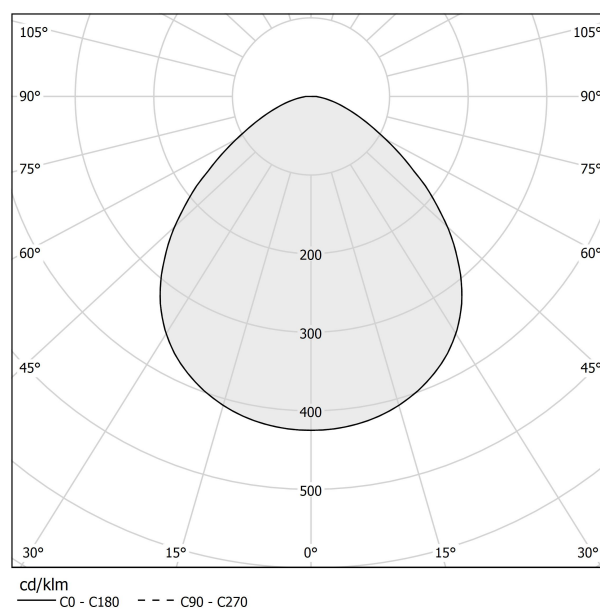

### Data sheet

CODE	L05217.011.0501
SYSTEM POWER CONSUMPTION	6,5W
EFFICACY	64.67lm/W
LIGHT SOURCE	LED
LIGHT SOURCE LIFETIME	L80 (B10) 70.000h
COLOUR TEMPERATURE	2700K Ra>90
LIGHT DISTRIBUTION	diffused
POWER SUPPLY	220-240V AC
FREQUENCY	50/60Hz
ELECTRICAL CONFIGURATION	ON-OFF
DRIVER	integrated included
NOMINAL LUMINOUS FLUX	460lm
LUMEN OUTPUT	388lm
EFFICIENCY	84.3%
WEIGHT	0,55 Kg
PROTECTION DEGREE	IP40
COLOUR TOLLERANCES	SDCM 3
PACKING DIMENSIONS	13,0 x 24,0 x 12,0 cm

### Polar diagram