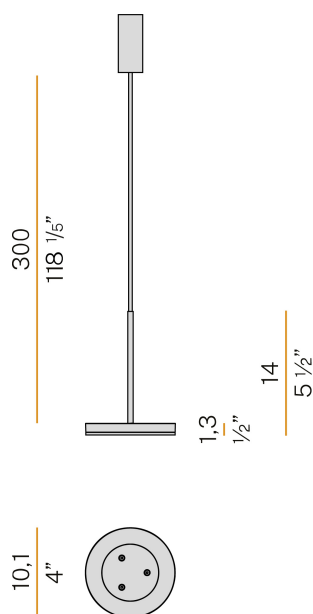

## Bella

220-240V AC ON-OFF  
L05217.011.0501

### Data sheet

CODE	L05217.011.0501
SYSTEM POWER CONSUMPTION	6,5W
EFFICACY	64.67lm/W
LIGHT SOURCE	LED
LIGHT SOURCE LIFETIME	L80 (B10) 70.000h
COLOUR TEMPERATURE	2700K Ra>90
LIGHT DISTRIBUTION	diffused
POWER SUPPLY	220-240V AC
FREQUENCY	50/60Hz
ELECTRICAL CONFIGURATION	ON-OFF
DRIVER	integrated included
NOMINAL LUMINOUS FLUX	460lm
LUMEN OUTPUT	388lm
EFFICIENCY	84.3%
WEIGHT	0,55 Kg
PROTECTION DEGREE	IP40
COLOUR TOLLERANCES	SDCM 3
PACKING DIMENSIONS	13,0 x 24,0 x 12,0 cm

Suspension lighting fixture for interiors, with direct light emission.  
Die-cast aluminium structure in white, black, bronze, mat brass or titanium polyacrylic paint.  
Modelled acrylic diffuser with mat finish.  
Aluminium closing disk in polyacrylic paint.  
Suspension kit with rod in brass tube in polyacrylic paint.  
3m (118,1") long suspension and power cable in transparent PVC.  
Power canopy with pickled sheet metal ceiling bracket and extruded aluminium covering in white, black, bronze, mat brass or titanium polyacrylic paint.

### Technical drawing