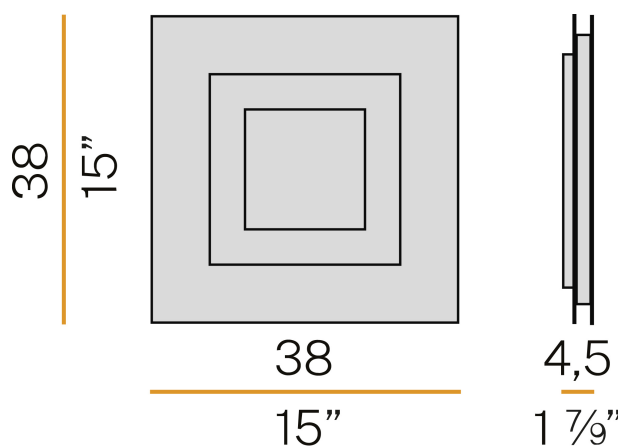

Technical drawing