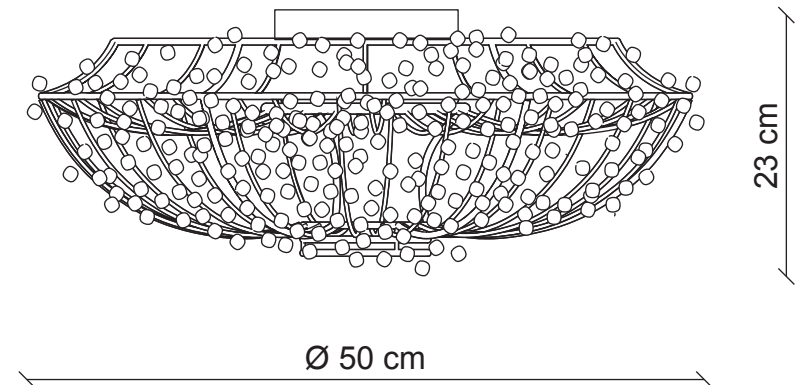

PATRIZIAGARGANTI

Firenze

The soul light

Nana Collection

6 lights ceiling lamp

Crystals	Finish
	 polished nickel
clear grapes	 gold plated

PG404

PG422

6x
40W E14
not supplied

Kg 8
m³ 0,19