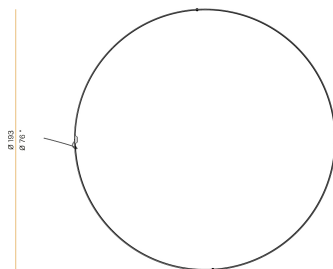

PANZERI

Zero Round

24V DC

M10319.200.0410

 mat brass

Data sheet

CODE	M10319.200.0410
SYSTEM POWER CONSUMPTION	88W
EFFICACY	92.7lm/W
LIGHT SOURCE	LED
LIGHT SOURCE LIFETIME	L70 (B50) 60.000h
COLOUR TEMPERATURE	3000K Ra>90
LIGHT DISTRIBUTION	diffused
POWER SUPPLY	24V DC
DRIVER	remote not included
LUMEN OUTPUT	8158lm
WEIGHT	2,34 Kg
PROTECTION DEGREE	IP20
COLOUR TOLLERANCES	SDCM 3
PACKING DIMENSIONS	200,0 x 200,0 x 11,0 cm

Extruded polycarbonate diffuser with opaline finish.

Suspension kit with griplocks and 5m (196,9") long steel cables.

5m (196,9") long power cable in transparent PVC.

Provided without power canopy.

Technical drawing