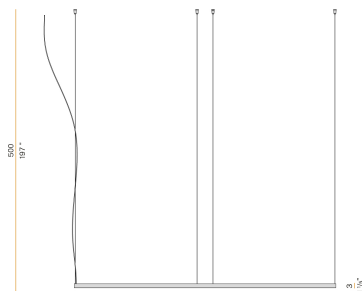

PANZERI

Zero Round

24V DC

M10319.200.0410

 mat brass

Data sheet

CODE	M10319.200.0410
SYSTEM POWER CONSUMPTION	88W
EFFICACY	92.7lm/W
LIGHT SOURCE	LED
LIGHT SOURCE LIFETIME	L70 (B50) 60.000h
COLOUR TEMPERATURE	3000K Ra>90
LIGHT DISTRIBUTION	diffused
POWER SUPPLY	24V DC
DRIVER	remote not included
LUMEN OUTPUT	8158lm
WEIGHT	2,34 Kg
PROTECTION DEGREE	IP20
COLOUR TOLLERANCES	SDCM 3
PACKING DIMENSIONS	200,0 x 200,0 x 11,0 cm

Single or multiple suspension lighting fixture for interiors, with direct and indirect light emission.

Bended extruded aluminium structure in white, black, bronze, mat brass or titanium polyacrylic paint.

Extruded polycarbonate diffuser with opaline finish.

Suspension kit with griplocks and 5m (196,9") long steel cables.

5m (196,9") long power cable in transparent PVC.

Provided without power canopy.

Technical drawing