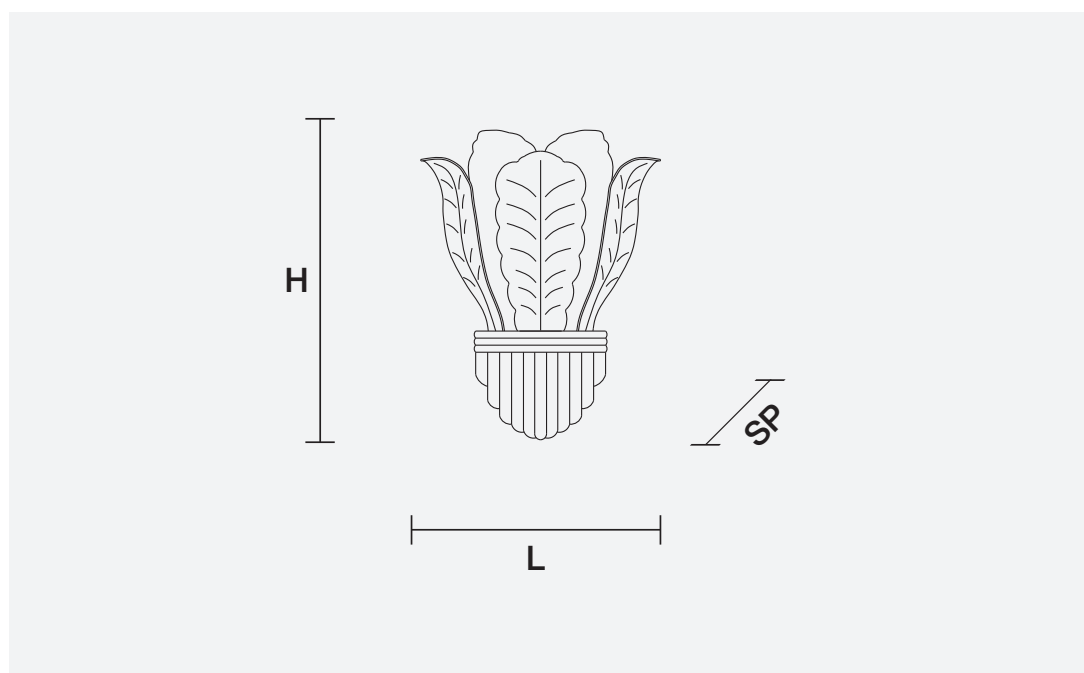

GRANIGLIA VE 1110 A1+1

Design by: Studio Stile Masiero

Telaio in metallo verniciato,
diffusore in vetro in piastra lavorato
a mano con finitura "graniglia"

Painted metal frame, diffuser in home
made cast glass with "graniglia"
finishing.

H	60 cm 23.70"
L	45 cm 17.80"
SP	23 cm 9.10"

	1 x E14 x 40W max
	1 x E27 x 60W max
	Incandescenza/Incandescent