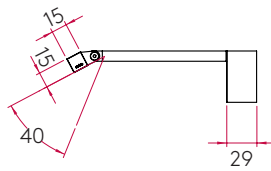

MONDRIAN 400 WALL 7884

SKU 1374001

astro

PRODUCT SPECIFICATION

GENERAL

FINISH:	Matt Nickel	CABLE LENGTH:	Not Applicable
MAIN MATERIAL:	Metal - Aluminium	GROSS WEIGHT:	0.82 (Kg)
DIMENSIONS:	H: 50mm W: 400mm D: 183mm	CLASS:	CE (Class I)
INSTALLATION ORIENTATION:	Wall Mount - Horizontal	IP RATING:	IP20
CUT OUT HOLE:	Not Applicable	BATHROOM ZONE:	Zone 3
RECESS DEPTH:	Not Applicable	VOLTAGE:	Mains 230V
FIRE RATING:	Not Applicable	PRODUCT F MARK:	Suitable for mounting on flammable materials

LAMP

LIGHT SOURCE:	LED Strip	MACADAM ELIPSE:	+/- 100K
MAXIMUM WATTAGE:	6.9W	UGR:	To Be Advised
MAXIMUM LAMP LENGTH:	Not Applicable	BEAM ANGLE:	To Be Advised
LAMP INCLUDED?	Yes (Integral)	TILT ADJUSTMENT ANGLE:	40 (Degrees)
LUMINOUS FLUX:	161.3 (lm)	ROTATION ADJUSTMENT ANGLE:	Not Applicable
COLOUR TEMP:	2700 (K)	AVERAGE LIFESPAN:	Not Applicable
CRI:	80	L70:	To Be Advised
R9:	0.0		

ADDITIONAL INFORMATION

Product tested with 1836 - LED Driver CC 250/350/500/700mA DALI Dim

BOX QUANTITY x 6

PRODUCT ELEVATIONS

LUX DISTRIBUTION DIAGRAM

ADDITIONAL INFORMATION

All products tested were mounted 2m from the floor and adjustable heads set perpendicular to the ground. Results were obtained using a handheld lumen meter, measurements given are in Lux.

Please note: Graphical representation of the product is not to scale.