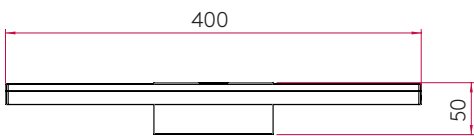

MONDRIAN 400 WALL 7884

SKU 1374001

astro

PRODUCT SPECIFICATION

GENERAL

FINISH:	Matt Nickel	CABLE LENGTH:	Not Applicable
MAIN MATERIAL:	Metal - Aluminium	GROSS WEIGHT:	0.82 (Kg)
DIMENSIONS:	H: 50mm W: 400mm D: 183mm	CLASS:	CE (Class I)
INSTALLATION ORIENTATION:	Wall Mount - Horizontal	IP RATING:	IP20
CUT OUT HOLE:	Not Applicable	BATHROOM ZONE:	Zone 3
RECESS DEPTH:	Not Applicable	VOLTAGE:	Mains 230V
FIRE RATING:	Not Applicable	PRODUCT F MARK:	Suitable for mounting on flammable materials

LAMP

LIGHT SOURCE:	LED Strip	MACADAM ELIPSE:	+/- 100K
MAXIMUM WATTAGE:	6.9W	UGR:	To Be Advised
MAXIMUM LAMP LENGTH:	Not Applicable	BEAM ANGLE:	To Be Advised
LAMP INCLUDED?	Yes (Integral)	TILT ADJUSTMENT ANGLE:	40 (Degrees)
LUMINOUS FLUX:	161.3 (lm)	ROTATION ADJUSTMENT ANGLE:	Not Applicable
COLOUR TEMP:	2700 (K)	AVERAGE LIFESPAN:	Not Applicable
CRI:	80	L70:	To Be Advised
R9:	0.0		

ADDITIONAL INFORMATION

Product tested with 1836 - LED Driver CC 250/350/500/700mA DALI Dim

BOX QUANTITY x 6

PRODUCT ELEVATIONS

LUX DISTRIBUTION DIAGRAM

ADDITIONAL INFORMATION

All products tested were mounted 2m from the floor and adjustable heads set perpendicular to the ground. Results were obtained using a handheld lumen meter, measurements given are in Lux.

Please note: Graphical representation of the product is not to scale.