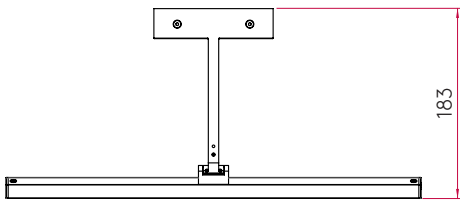

MONDRIAN 400 WALL 7884

SKU 1374001

astro

PRODUCT SPECIFICATION

GENERAL

FINISH:	Matt Nickel	CABLE LENGTH:	Not Applicable
MAIN MATERIAL:	Metal - Aluminium	GROSS WEIGHT:	0.82 (Kg)
DIMENSIONS:	H: 50mm W: 400mm D: 183mm	CLASS:	CE (Class I)
INSTALLATION ORIENTATION:	Wall Mount - Horizontal	IP RATING:	IP20
CUT OUT HOLE:	Not Applicable	BATHROOM ZONE:	Zone 3
RECESS DEPTH:	Not Applicable	VOLTAGE:	Mains 230V
FIRE RATING:	Not Applicable	PRODUCT F MARK:	Suitable for mounting on flammable materials

LAMP

LIGHT SOURCE:	LED Strip	MACADAM ELIPSE:	+/- 100K
MAXIMUM WATTAGE:	6.9W	UGR:	To Be Advised
MAXIMUM LAMP LENGTH:	Not Applicable	BEAM ANGLE:	To Be Advised
LAMP INCLUDED?	Yes (Integral)	TILT ADJUSTMENT ANGLE:	40 (Degrees)
LUMINOUS FLUX:	161.3 (lm)	ROTATION ADJUSTMENT ANGLE:	Not Applicable
COLOUR TEMP:	2700 (K)	AVERAGE LIFESPAN:	Not Applicable
CRI:	80	L70:	To Be Advised
R9:	0.0		

ADDITIONAL INFORMATION

Product tested with 1836 - LED Driver CC 250/350/500/700mA DALI Dim

BOX QUANTITY x 6

PRODUCT ELEVATIONS

LUX DISTRIBUTION DIAGRAM

ADDITIONAL INFORMATION

All products tested were mounted 2m from the floor and adjustable heads set perpendicular to the ground. Results were obtained using a handheld lumen meter, measurements given are in Lux.

Please note: Graphical representation of the product is not to scale.