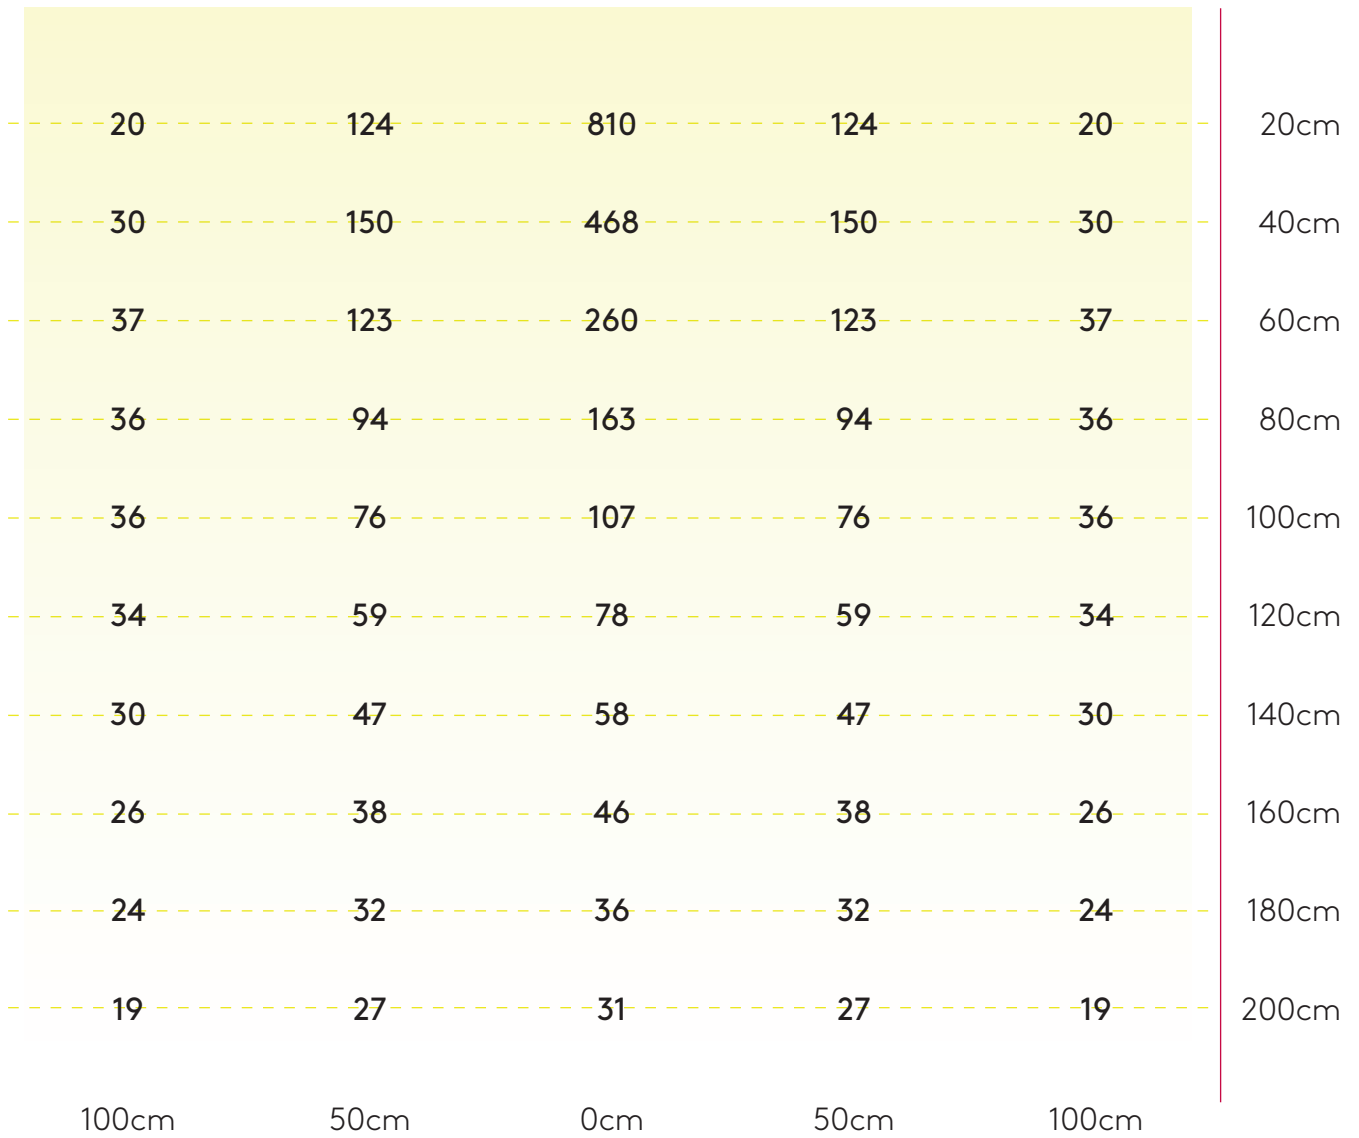

MONDRIAN 400 WALL 7884

SKU 1374001

astro

PRODUCT SPECIFICATION

GENERAL

FINISH:	Matt Nickel	CABLE LENGTH:	Not Applicable
MAIN MATERIAL:	Metal - Aluminium	GROSS WEIGHT:	0.82 (Kg)
DIMENSIONS:	H: 50mm W: 400mm D: 183mm	CLASS:	CE (Class I)
INSTALLATION ORIENTATION:	Wall Mount - Horizontal	IP RATING:	IP20
CUT OUT HOLE:	Not Applicable	BATHROOM ZONE:	Zone 3
RECESS DEPTH:	Not Applicable	VOLTAGE:	Mains 230V
FIRE RATING:	Not Applicable	PRODUCT F MARK:	Suitable for mounting on flammable materials

LAMP

LIGHT SOURCE:	LED Strip	MACADAM ELIPSE:	+/- 100K
MAXIMUM WATTAGE:	6.9W	UGR:	To Be Advised
MAXIMUM LAMP LENGTH:	Not Applicable	BEAM ANGLE:	To Be Advised
LAMP INCLUDED?	Yes (Integral)	TILT ADJUSTMENT ANGLE:	40 (Degrees)
LUMINOUS FLUX:	161.3 (lm)	ROTATION ADJUSTMENT ANGLE:	Not Applicable
COLOUR TEMP:	2700 (K)	AVERAGE LIFESPAN:	Not Applicable
CRI:	80	L70:	To Be Advised
R9:	0.0		

ADDITIONAL INFORMATION

Product tested with 1836 - LED Driver CC 250/350/500/700mA DALI Dim

BOX QUANTITY x 6

PRODUCT ELEVATIONS

LUX DISTRIBUTION DIAGRAM

ADDITIONAL INFORMATION

All products tested were mounted 2m from the floor and adjustable heads set perpendicular to the ground. Results were obtained using a handheld lumen meter, measurements given are in Lux.

Please note: Graphical representation of the product is not to scale.