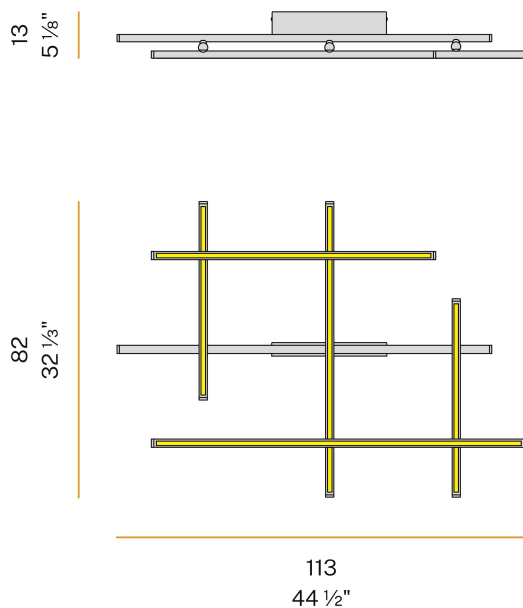

PANZERI

Hilow

220-240V AC dimmable (DALI/Push DIM)

P02817.115.0502

bronze

Data sheet

CODE	P02817.115.0502
SYSTEM POWER CONSUMPTION	78W
EFFICACY	59lm/W
LIGHT SOURCE	LED
LIGHT SOURCE LIFETIME	L70 (B10) 60.000h
COLOUR TEMPERATURE	2700K Ra>90
LIGHT DISTRIBUTION	diffused
POWER SUPPLY	220-240V AC
FREQUENCY	50/60Hz
ELECTRICAL CONFIGURATION	dimmable (DALI/Push DIM)
DRIVER	integrated included
NOMINAL LUMINOUS FLUX	8316lm
LUMEN OUTPUT	4602lm
EFFICIENCY	55.3%
WEIGHT	2,97 Kg
PROTECTION DEGREE	IP20
COLOUR TOLLERANCES	SDCM 3
PACKING DIMENSIONS	87,0 x 118,0 x 14,0 cm

Ceiling lighting fixture for interiors, with direct and indirect light emission.
Pickled sheet metal ceiling bracket in polyacrylic paint.
Pickled sheet metal wall plate in polyacrylic paint.
Extruded aluminium structure in white, mat black, bronze, mat brass or titanium polyacrylic paint.
Joints in turned brass and die-cast aluminium in polyacrylic paint.
Die-cast aluminium end caps in polyacrylic paint.
Extruded polycarbonate diffusers with opaline finish.

Technical drawing

Polar diagram