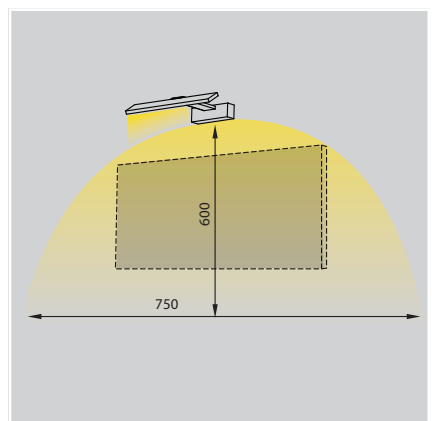

# 7349 Kashima 620 LED

■ astro

7.2w LED		incl.
350mA Driver		incl.
3000K*	387 lm*	CRI 80*

Zone	<b>2</b>	<b>3</b>
------	----------	----------

\*based on 85% driver efficiency

Astro Lighting Ltd.  
G2 River Way, Harlow  
CM20 2DP, Great Britain