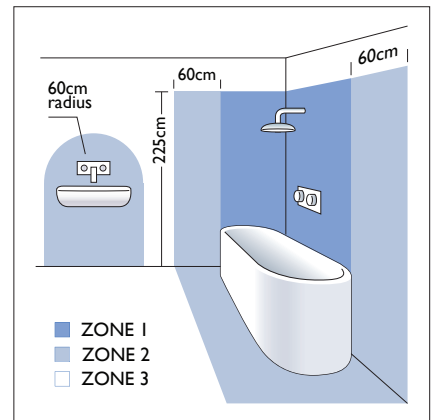

# 7349 Kashima 620 LED

■ astro

7.2w LED		incl.
350mA Driver		incl.
3000K*	387 lm*	CRI 80*

Zone	<b>2</b>	<b>3</b>
------	----------	----------

\*based on 85% driver efficiency

Astro Lighting Ltd.  
G2 River Way, Harlow  
CM20 2DP, Great Britain