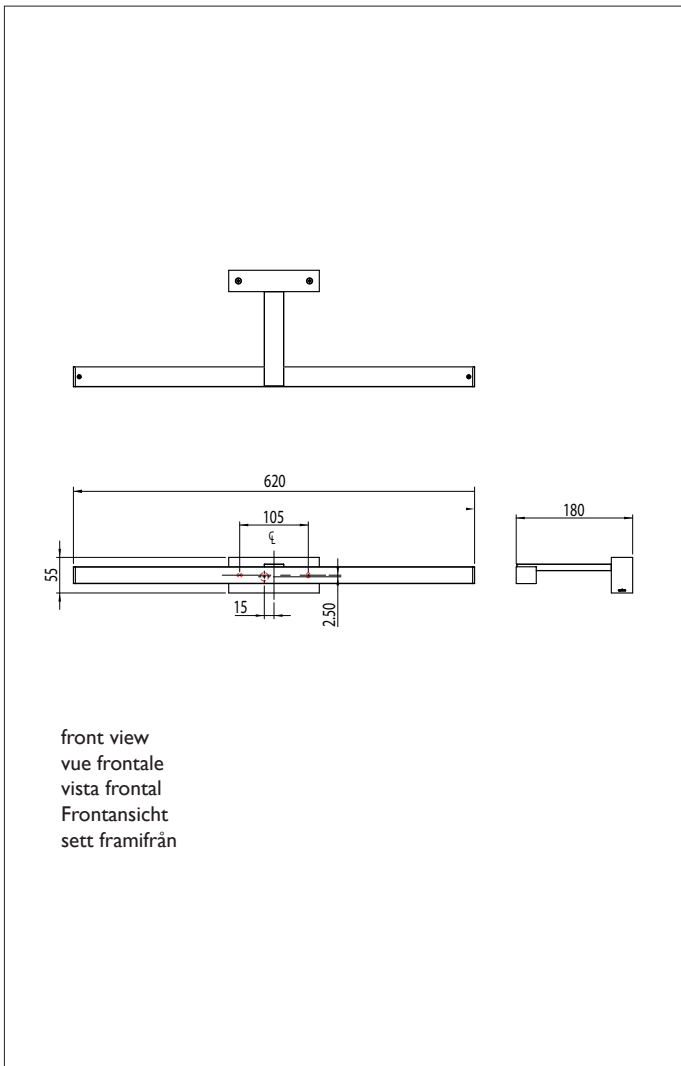

# 7349 Kashima 620 LED

■ astro

7.2w LED		incl.
350mA Driver		incl.
3000K*	387 lm*	CRI 80*

Zone	<b>2</b>	<b>3</b>
------	----------	----------

\*based on 85% driver efficiency

Astro Lighting Ltd.  
G2 River Way, Harlow  
CM20 2DP, Great Britain