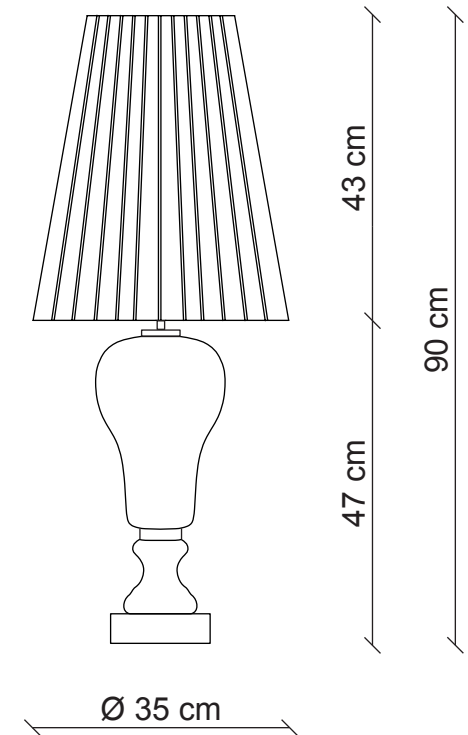

PATRIZIAGARGANTI

Firenze

The soul light

Ginger & Fred collection

1 light ceramic table lamp

Lampshade C1

Grey & black cotton ribbon & ivory leather ribbon

Ceramic finish