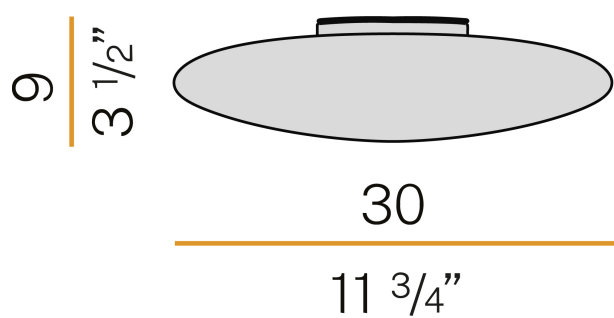

PANZERI

Disco

220-240V AC ON-OFF
P06601.030.0401

● white

Data sheet

CODE	P06601.030.0401
SYSTEM POWER CONSUMPTION	13W
EFFICACY	71.69lm/W
LIGHT SOURCE	LED
LIGHT SOURCE LIFETIME	L80 (B20) 60.000h
COLOUR TEMPERATURE	3000K Ra>90
LIGHT DISTRIBUTION	diffused
POWER SUPPLY	220-240V AC
FREQUENCY	50/60Hz
ELECTRICAL CONFIGURATION	ON-OFF
DRIVER	integrated included
NOMINAL LUMINOUS FLUX	1160lm
LUMEN OUTPUT	932lm
EFFICIENCY	80.3%
WEIGHT	1,37 Kg
PROTECTION DEGREE	IP20
COLOUR TOLLERANCES	SDCM 3
PACKING DIMENSIONS	37,0 x 20,0 x 37,0 cm

Ceiling or wall lighting fixture for interiors, with direct and indirect light emission.
Wall plate with lever-closing mechanism in pressed pickled sheet metal in white powder paint.
Aluminium dissipation plate.
Diffuser in mat white blown glass.

Technical drawing

Application