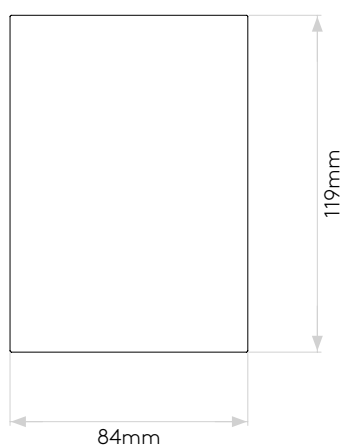

Please note that some dimensions may vary slightly due to manufacturing tolerances, this includes cable entry and fixing holes

Veillez noter que certaines dimensions peuvent varier légèrement en raison des tolérances de fabrication, y compris l'entrée de câble et les trous de fixation.

Bitte beachten Sie, dass die Maße Fertigungstoleranzen unterliegen und daher in geringem Umfang von der angegebenen Größe abweichen können. Dies gilt auch für Kabeingänge und Befestigungslöcher.

Si prega notare che possono esserci piccole variazioni in alcune dimensioni dovute alle tolleranze di produzione, queste includono l'ingresso del cavo e i fori di fissaggio.