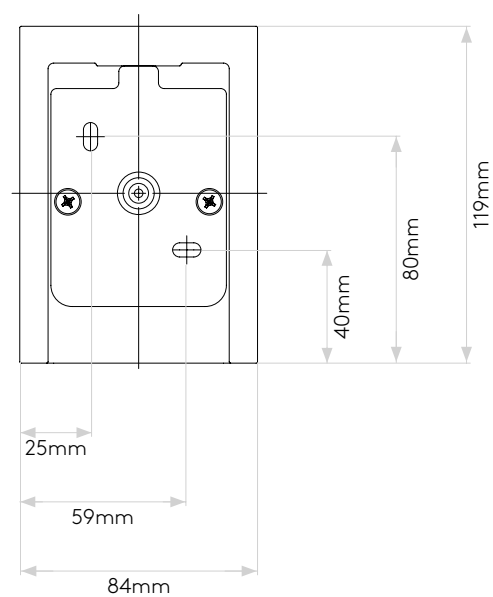

Please note that some dimensions may vary slightly due to manufacturing tolerances, this includes cable entry and fixing holes

Veillez noter que certaines dimensions peuvent varier légèrement en raison des tolérances de fabrication, y compris l'entrée de câble et les trous de fixation.

Bitte beachten Sie, dass die Maße Fertigungstoleranzen unterliegen und daher in geringem Umfang von der angegebenen Größe abweichen können. Dies gilt auch für Kabeingänge und Befestigungslöcher.

Si prega notare che possono esserci piccole variazioni in alcune dimensioni dovute alle tolleranze di produzione, queste includono l'ingresso del cavo e i fori di fissaggio.