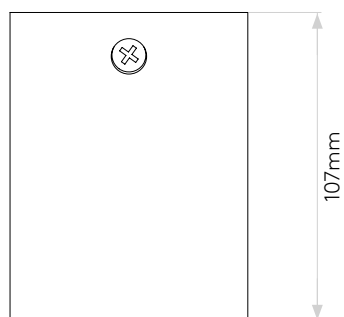

Please note that some dimensions may vary slightly due to manufacturing tolerances, this includes cable entry and fixing holes

Veillez noter que certaines dimensions peuvent varier légèrement en raison des tolérances de fabrication, y compris l'entrée de câble et les trous de fixation.

Bitte beachten Sie, dass die Maße Fertigungstoleranzen unterliegen und daher in geringem Umfang von der angegebenen Größe abweichen können. Dies gilt auch für Kabeingänge und Befestigungslöcher.

Si prega notare che possono esserci piccole variazioni in alcune dimensioni dovute alle tolleranze di produzione, queste includono l'ingresso del cavo e i fori di fissaggio.