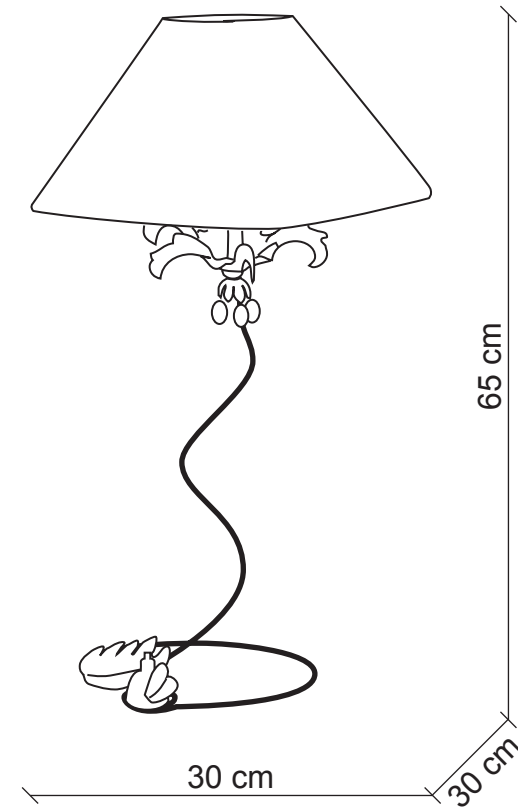

PATRIZIAGARGANTI

Firenze

BAGA XXI Century
LOVELY LIGHT

art. 1023

1 light Table lamp

Finish: Nickel with silver leaf details

Lampshades: Orange raffia

Accessories: Clear crystals

Ø 30x12
H. 20

1x
60W E27
not supplied

m³ 0,17
Kg 1,4