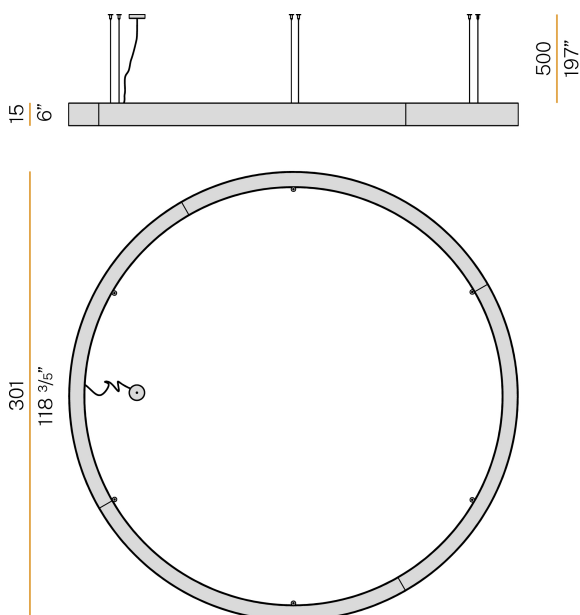

PANZERI

Golden Ring

220-240V AC dimmable (DALI/Push DIM)

L08121.300.0402

Data sheet

CODE	L08121.300.0402
SYSTEM POWER CONSUMPTION	370W
EFFICACY	70.72lm/W
LIGHT SOURCE	LED
LIGHT SOURCE LIFETIME	L80 (B20) 80.000h
COLOUR TEMPERATURE	3000K Ra>90
LIGHT DISTRIBUTION	diffused
POWER SUPPLY	220-240V AC
FREQUENCY	50/60Hz
ELECTRICAL CONFIGURATION	dimmable (DALI/Push DIM)
DRIVER	integrated included
NOMINAL LUMINOUS FLUX	52387lm
LUMEN OUTPUT	26166lm
EFFICIENCY	49.9%
WEIGHT	41,48 Kg
PROTECTION DEGREE	IP40
COLOUR TOLLERANCES	SDCM 3
GLOW WIRE TEST PERFORMANCE	850°
PACKING DIMENSIONS	312,0 x 40,0 x 180,0 cm

Suspension lighting fixture for interiors, with direct and indirect light emission. Pickled sheet metal structure in polyacrylic paint. Aluminium dissipation plates. Aluminium and pickled sheet metal covers in white or black polyacrylic paint, or with gold leaf coating. Diffusers in modelled polycarbonate with opaline finish. Suspension kit with griplocks and 5m (196,9") long steel cables. 5m (196,9") long power cable in transparent PVC. Power canopy with galvanized sheet metal ceiling bracket and pickled sheet metal covering in white or black polyacrylic paint, or with gold leaf coating.

Technical drawing

Polar diagram

PANZERI

Golden Ring

Accessories / power supply and fixing

M8121-6

Canopy for power supply and to join 6 steel cables.