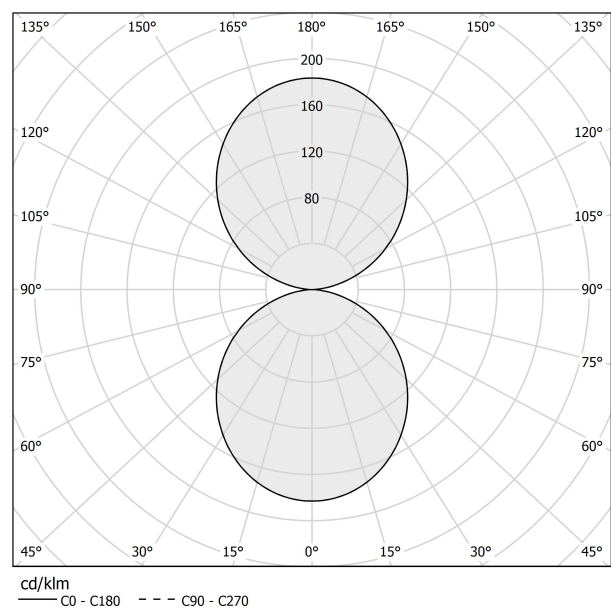

Polar diagram