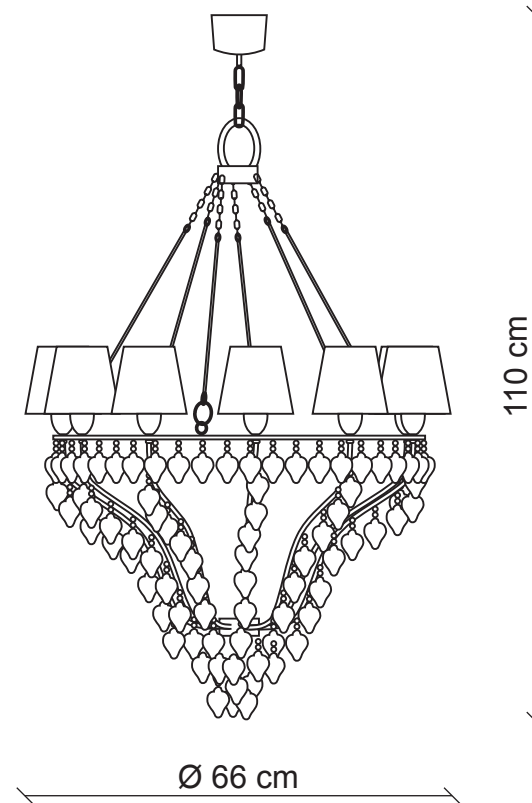

PATRIZIAGARGANTI

Firenze

BAGA Progress
LOVELY LIGHT

art. 3270

12 lights Chandelier

Finish: Gold leaf

Lampshades: Black leather

Accessories: Amber and clear crystals

m³ 0,43
Kg 11,7