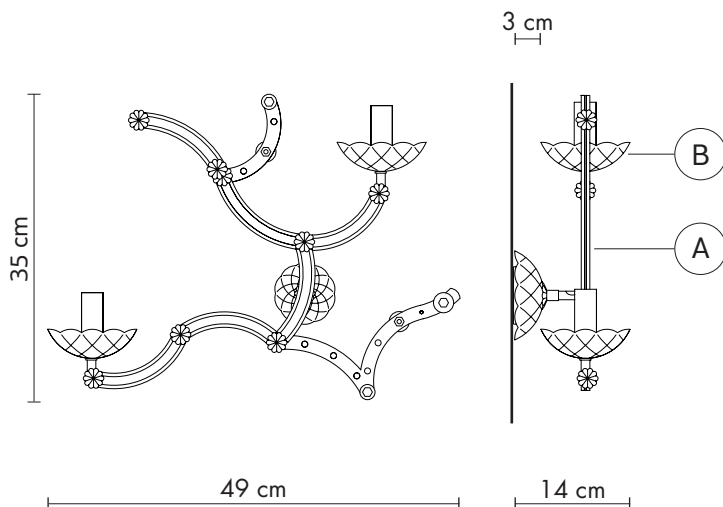

material artistic glass
colour transparent

BOBECHE "B"

material artistic glass
colour transparent

ELECTRICAL SYSTEM

socket E14
source 2 x max 42W
energy class da E a A++

PACKAGING

nr. of collis 1
net weight/kg 1,2
gross weight/kg
packaging/cm

EMISSION OF LIGHT

one directional

direct
filtered
indirect
none

CERTIFICATION

IEC 60598-1:2008
EN 60598-1:2008 + A11:2009

IP rate IP20
bulb not provided

COLLECTION

available also as: suspension lamp