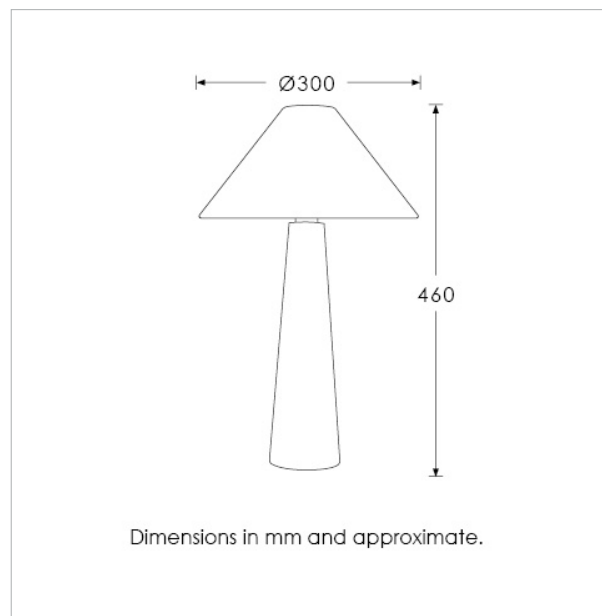

H&
CO

LIGHT BEYOND DESIGN