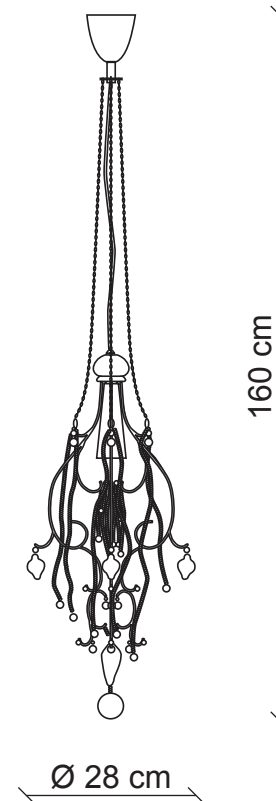

PATRIZIAGARGANTI

Firenze

BAGA Contemporary
LOVELY LIGHT

art. 2105

1 light Chandelier

Finish: Silver leaf

Accessories: Clear crystals

1x
60W G9
supplied

m³ 0,17
Kg 2,3