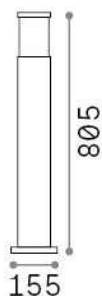

General info

Outdoor - Floor lamps

Ean	8021696321639
Item	TORRE PT1 H80 NERO
Installation	Floor lamps
Guarantee	5 years
Gross weight	3.83 kg
Volume	0.030685 m ³

Technical info

Net weight	2.6 kg
Insulation class	I
Protection index	IP65
Compliance	CE
Operating temperature	-
Dimmer	Determined by the light bulb
Power output	220-240 V AC
Power supply	Not required

Source info

Integrated source	Light bulb (not included)
Replaceable source	No
Power	E27 max 1 x 15 W
Emission	Diffuse
Max consumption	-