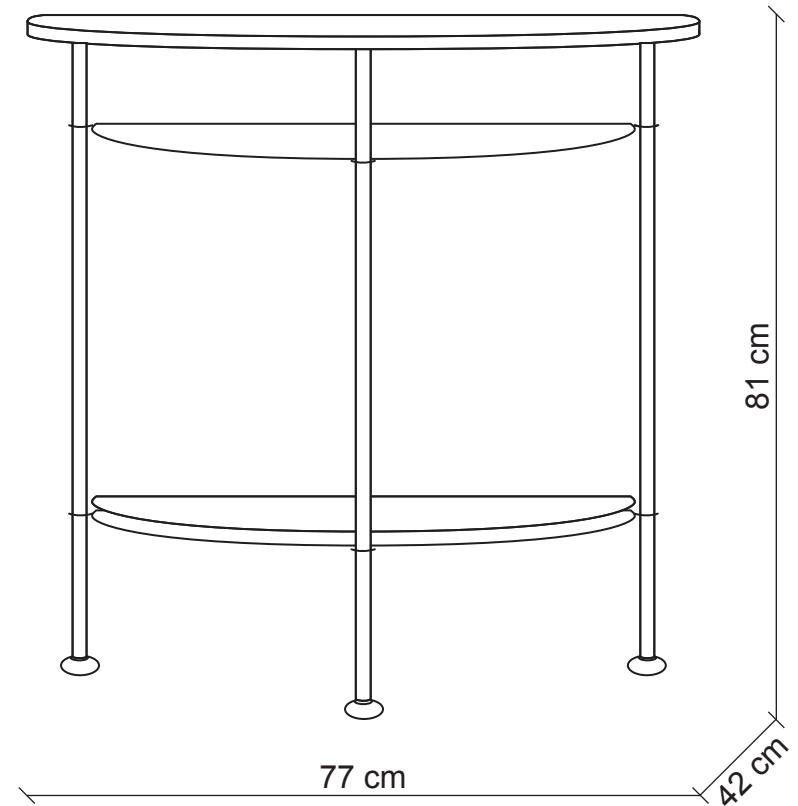

PATRIZIAGARGANTI

Firenze

BAGA XXI Century
LOVELY LIGHT

art. 2005

Consolle

Finish: Silver leaf with protected nickel details

Top: Acid silver wood

m³ 0,40
Kg 12,6