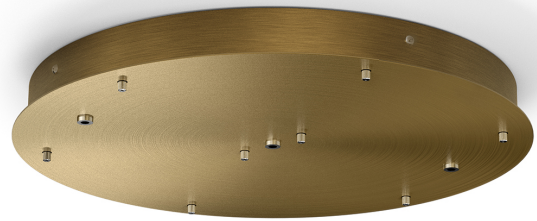

PANZERI

Zero Round

220-240V AC dimmable (DALI/Push DIM)

XM03417.553.0002

 bronze

Data sheet

CODE	XM03417.553.0002
POWER SUPPLY	220-240V AC
FREQUENCY	50/60Hz
ELECTRICAL CONFIGURATION	dimmable (DALI/Push DIM)
DRIVER	integrated included
WEIGHT	4,32 Kg
PACKING DIMENSIONS	46,0 x 46,0 x 16,0 cm

Canopy for power supply and suspension of 2 Zero Shapes Horizontal and 1 Zero Round Vertical models, with DALI/Push DIM drivers.

Technical drawing