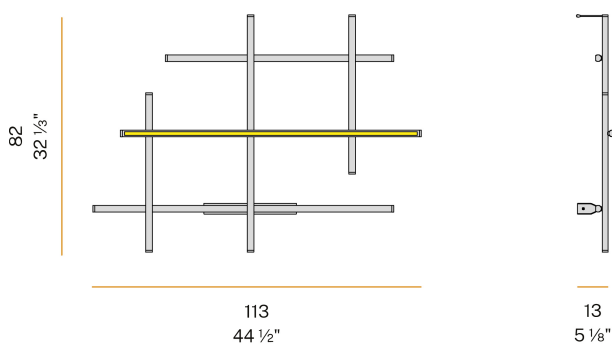

PANZERI

Hilow

220-240V AC dimmable (DALI/Push DIM)

A02901.115.0502

● white

Data sheet

CODE	A02901.115.0502
SYSTEM POWER CONSUMPTION	77W
EFFICACY	49.5lm/W
LIGHT SOURCE	LED
LIGHT SOURCE LIFETIME	L70 (B10) 60.000h
COLOUR TEMPERATURE	2700K Ra>90
LIGHT DISTRIBUTION	diffused
POWER SUPPLY	220-240V AC
FREQUENCY	50/60Hz
ELECTRICAL CONFIGURATION	dimmable (DALI/Push DIM)
DRIVER	integrated included
NOMINAL LUMINOUS FLUX	8064lm
LUMEN OUTPUT	3812lm
EFFICIENCY	47.3%
WEIGHT	2,97 Kg
PROTECTION DEGREE	IP20
COLOUR TOLLERANCES	SDCM 3
PACKING DIMENSIONS	87,0 x 118,0 x 14,0 cm

Wall lighting fixture for interiors, with direct and indirect light emission.
Pickled sheet metal wall bracket in polyacrylic paint.
Pickled sheet metal wall plate in polyacrylic paint.
Extruded aluminium structure in white, mat black, bronze, mat brass or titanium polyacrylic paint.
Joints in turned brass and die-cast aluminium in polyacrylic paint.
Die-cast aluminium end caps in polyacrylic paint.
Extruded polycarbonate diffusers with black finish for direct light emission and opaline finish for indirect light emission.

Technical drawing

Polar diagram