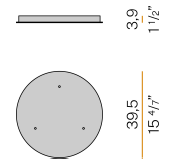

Canopy for power supply with 6 outputs.

XM8901-09

Canopy for power supply with 9 outputs.

XM8901-15

Canopy for power supply with 15 outputs.

XM9001-03

Canopy for power supply with 3 outputs.

XM9001-07