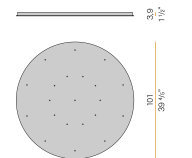

Canopy for power supply with 7 outputs.

XM9001-12

Canopy for power supply with 12 outputs.

XM9001-21

Canopy for power supply with 21 outputs.

PANZERI

Olivia

Accessories / power supply and fixing