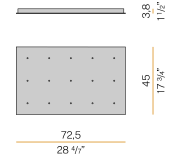

Canopy for power supply with 6 outputs.

XM8901-09

Canopy for power supply with 9 outputs.

XM8901-15

Canopy for power supply with 15 outputs.

XM9001-03

Canopy for power supply with 3 outputs.

XM9001-07