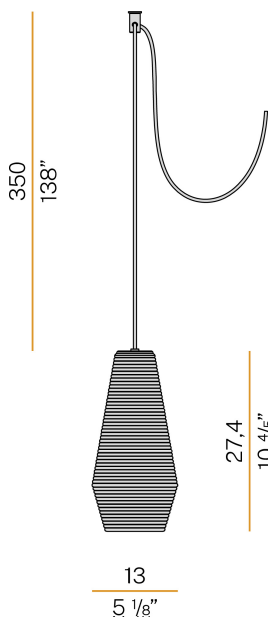

PANZERI

Olivia

220-240V AC
M09757.000.0200

 black/green diffuser

Data sheet

CODE	M09757.000.0200
SYSTEM POWER CONSUMPTION	max 57W
LIGHT SOURCE	LED retrofit / halogen
LIGHT SOURCE KIT	* included
COMPATIBLE SOURCES	LED retrofit bulb 8W E27 2700K Ra80 1050lm (no dimming) * / max 57W E27
COLOUR TEMPERATURE	2700K Ra>80
LIGHT DISTRIBUTION	diffused
POWER SUPPLY	220-240V AC
FREQUENCY	50/60Hz
NOMINAL LUMINOUS FLUX	1050lm
WEIGHT	0,92 Kg
PROTECTION DEGREE	IP20
COLOUR TOLLERANCES	SDCM <6
PACKING DIMENSIONS	0,0 x 0,0 x 0,0 cm

Multiple suspension lighting fixture for interiors, with direct and indirect light emission. Rough aluminium structure.

Diffuser in blown glass with white, crystal, steel, amber, bronze, tobacco or green ribbing finish.

Turned pickled sheet metal closing disk in black or mat brass polyacrylic paint. 3,5m (137,8") long suspension and power cable in PVC with black fabric covering. Provided without power canopy, complete with polycarbonate hook.

Technical drawing

PANZERI

Olivia

Accessories / power supply

M7901/1	Canopy for power supply.		 2,4 1"	 10,6 4 1/6"
M7901/2	Canopy for power supply with 2 outputs.		 2,4 1"	 10,6 4 1/6"
M7901/3	Canopy for power supply with 3 outputs.		 2,4 1"	 10,6 4 1/6"
M7902/1	Canopy for power supply.		 2,4 1"	 10,6 4 1/6"
M7902/2	Canopy for power supply with 2 outputs.		 2,4 1"	 10,6 4 1/6"
M7902/3	Canopy for power supply with 3 outputs.		 2,4 1"	 10,6 4 1/6"
M91/94/9702	Canopy for power supply up to 9 M091__000.0200/M094__000.0200/M097__000.0200 models maximum.		 4 1 1/2"	 21 8 2/3"