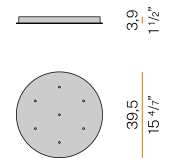

XM9001-07

Canopy for power supply with 7 outputs.