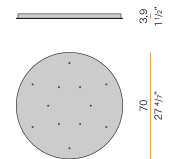

XM9001-12

Canopy for power supply with 12 outputs.