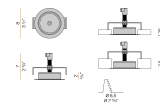

XM9201-01

Recessed canopy for electric cable suspensions. Suitable for 24V fixtures: remote driver 24V needed.

PANZERI

Olivia

Accessories / fixing

M75D

Suspension and adjustment device for electric cable.

4,2
1 3/8"