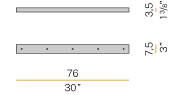

XM8901-05

Canopy for power supply with 5 outputs.