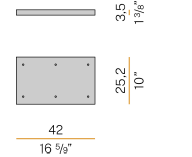

XM8901-06

Canopy for power supply with 6 outputs.