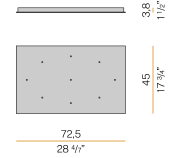

XM8901-09

Canopy for power supply with 9 outputs.