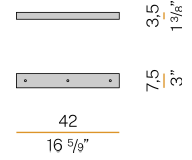

PANZERI

Olivia

Accessories / power supply and fixing

XM8901-03

Canopy for power supply with 3 outputs.