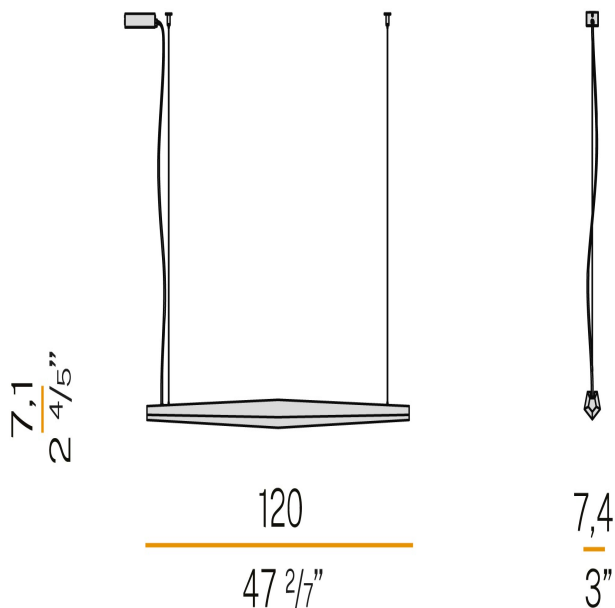

Technical drawing