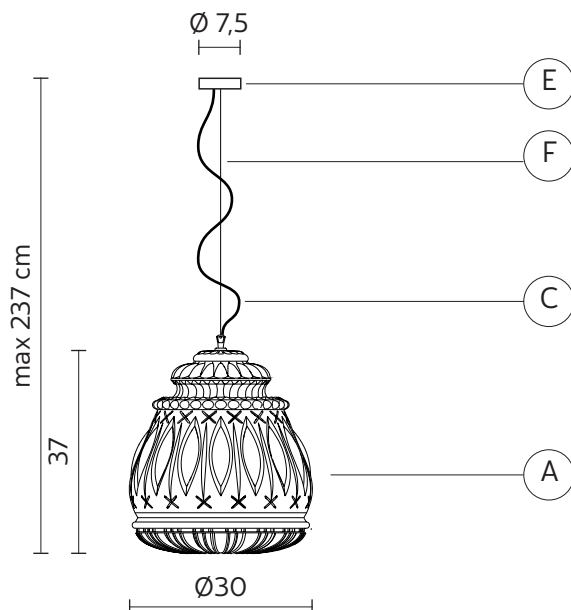

CEILING CUP "E"

material metal
colour transparent

ELECTRICAL CABLE "C"

material fabric cable
colour black

SUSPENSION CABLE "F"

material steel

ELECTRICAL SYSTEM

socket E27
source max 1x77w
energy class from E to A++

PACKAGING

nr. of collis 1
net weight/kg 5
gross weight/kg 9
packaging/cm 47x47x47

EMISSION OF LIGHT

one-directional

 direct
 filtered
 indirect
 none

CERTIFICATION

IEC 60598-1:2008
EN 60598-1:2008 + A11:2009

IP rate IP20
bulb not provided

COLLECTION