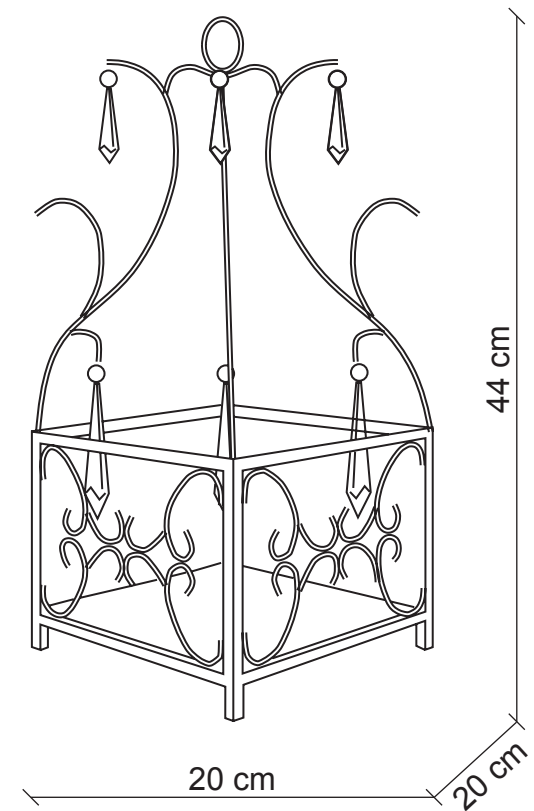

PATRIZIAGARGANTI

Firenze

BAGA Progress
LOVELY LIGHT

art. 3334

Candlestick

Finish: Leaden

Accessories: Black and clear crystals

m³ 0,08
Kg 1,9