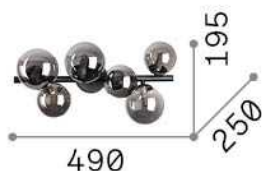

General info

Indoor - Ceiling lamps

Ean	8021696309262
Item	PERLAGE PL6 FUME'
Installation	Ceiling lamps
Guarantee	5 years
Gross weight	2.32 kg
Volume	0.038502 m ³

Technical info

Net weight	1.55 kg
Insulation class	II
Protection index	IP20
Compliance	CE
Operating temperature	0° ~ +40 °C
Dimmer	Determined by the light bulb
Power output	220-240 V AC
Power supply	Not required

Source info

Integrated source	Light bulb (included)
Replaceable source	No
Power	G9 max 6 x 15 W
Emission	Diffuse
Max consumption	-
Bulb included	1 - E14 OLIVA 4W 3000K CRI80 SATIN