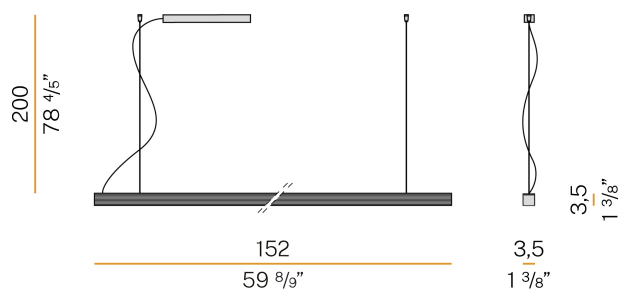

Technical drawing