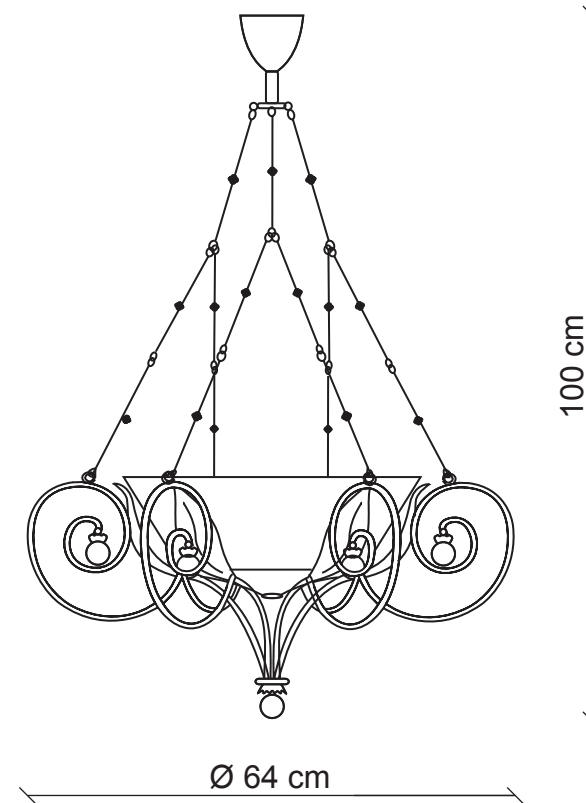

# PATRIZIAGARGANTI

Firenze

**BAGA** XXI Century  
LOVELY LIGHT

**art. 1068**

1 light Chandelier

**Finish:** Silver leaf with protected nickel details

**Lampshades:** Brown and green goffered fabric

**Accessories:** Clear and amethyst crystals

m<sup>3</sup> 0,22  
Kg 4