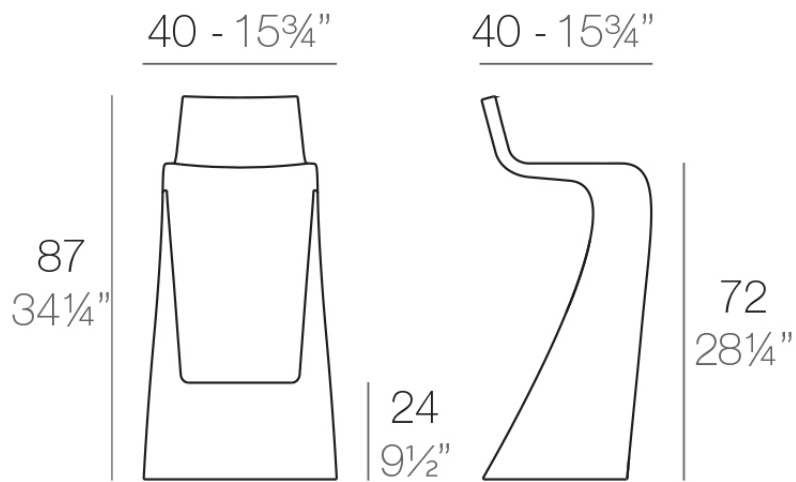

Info

Description

Made of polyethylene resin by rotational moulding. 100% Recyclable. Item suitable for indoor and outdoor use. Available in different finishes.

Weight: 5.51 Kg

WING Taburete Alto
WING Bar Stool