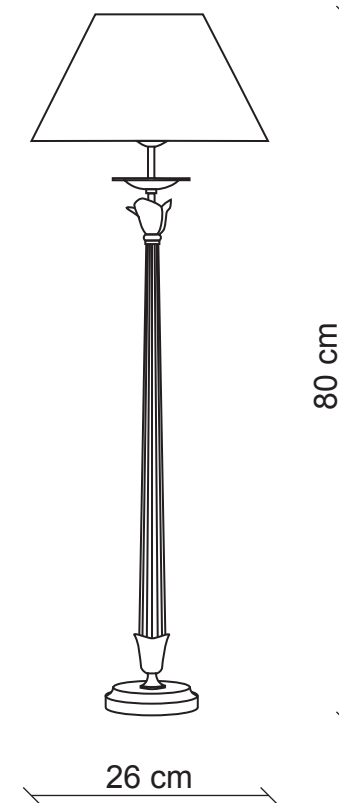

PATRIZIAGARGANTI

Firenze

BAGA XXI Century
LOVELY LIGHT

art. 1032

1 light Table lamp

Finish: Nickel with silver leaf details

Lampshades: Orange raffia

Ø 26x12
H. 16

1x
60W E27
not supplied

m³ 0,17
Kg 2,7