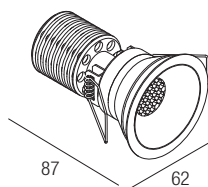

Supply current
250mA (V_i 37V)

Power
10W

Dimensions

Photometric diagrams

CCT/CRI/Flux

	CRI85	CRI93
2700K	890lm	840lm
3000K	1000lm	930lm
4000K	1040lm	960lm

Code construction

BK3 X X X X